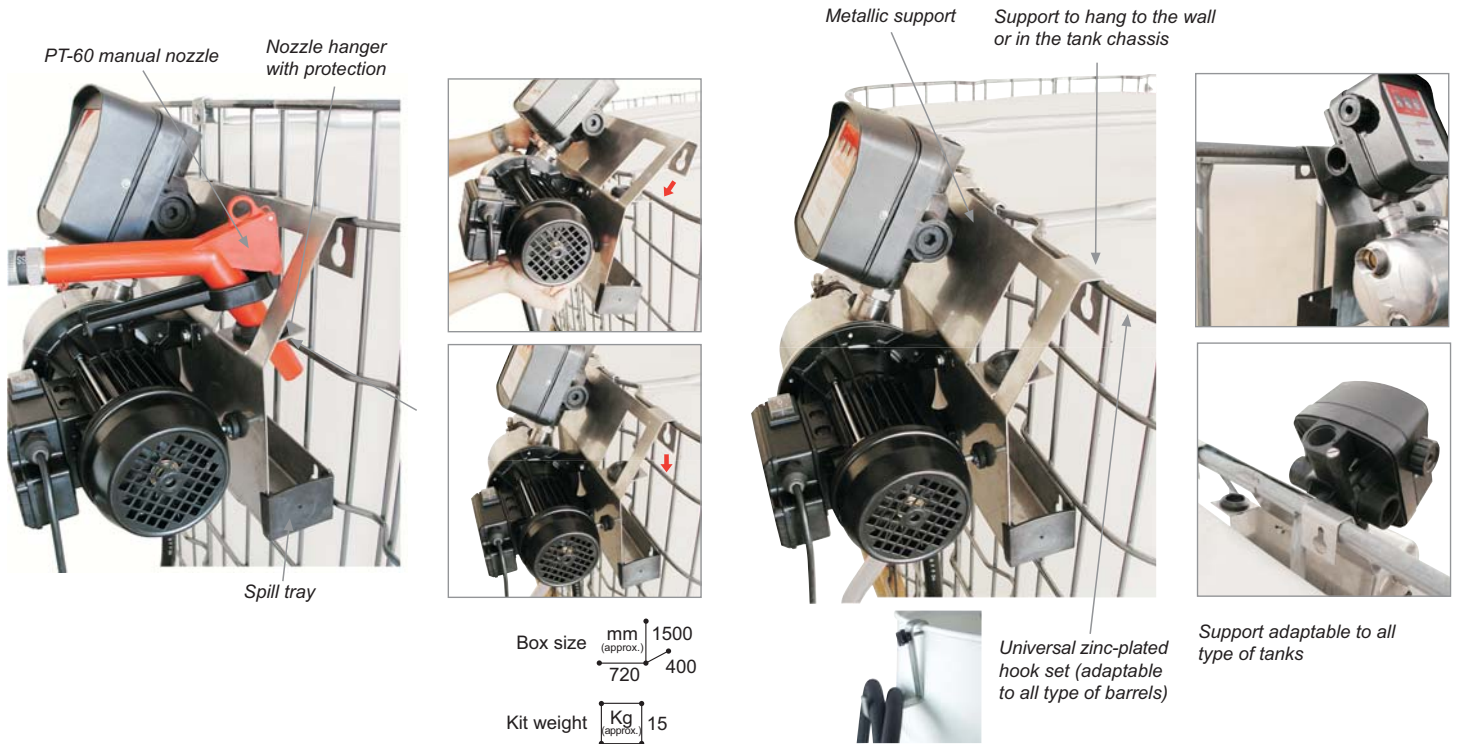

Available from: Bell Flow Systems Ltd
 7 Swan Business Park, Buckingham, MK18 1TB
 ☎ 01280 817304 sales@bellflowsystems.co.uk
 📠 01280 817185

USE

- The AD-200 and AD-1000 kits are specially designed for the UREA supply to the vehicles from a barrel of 200 litres or a tank of 1000 litres.
- Because of its base, the kit is easy to use and place; it can be placed in any type of tank or hang in the wall.
- The UREA supply kits are manufactured with materials compatible with this type of fluid to avoid damages both in the liquid and its parts that are in touch with it.

SAD-1000M KIT

COMPOSED OF

- Centrifugal self-priming pump - JET type
 - Flow: 40l/min
 - Consumption: 2,1A
 - Motor: 0,37kW 230VAC, 50Hz, single-phase, self-ventilated
 - R.P.M.: 2800rpm
 - S1 continuous duty
 - Protection: IP-44
 - ON/OFF switch
 - 2m electric cable with approved plug
 - Inlet/outlet: 1" GAS (BSP)
 - Maximum liquid temperature: 60°C
 - Maximum pressure: 3,2bar
 - Maximum suction length: 8m
 - LeqA(dB):72
- Metallic support with nozzle hanger
- 1,5m transparent suction hose with brackets special for UREA
- 4m delivery hose Ø3/4" special for UREA
- Universal zinc-plated hook set (adaptable to all type of tanks)
- Minimum kit operation temperature: - 10°C

1 SUCTION KIT FOR 200 LITRES BARREL

2 SUCTION KIT FOR 1000 LITRES TANKS

3 SUCTION KIT FOR 1000 LITRES TANKS (CDS)

- AD-200M Kit
- AD-200A Kit
- AD-1000M Kit
- AD-1000A Kit
- AD-CDSM Kit
- AD-CDSA Kit

- SAD-200M Kit
- SAD-200A Kit
- SAD-1000M Kit
- SAD-1000A Kit
- SAD-CDSM Kit
- SAD-CDSA Kit