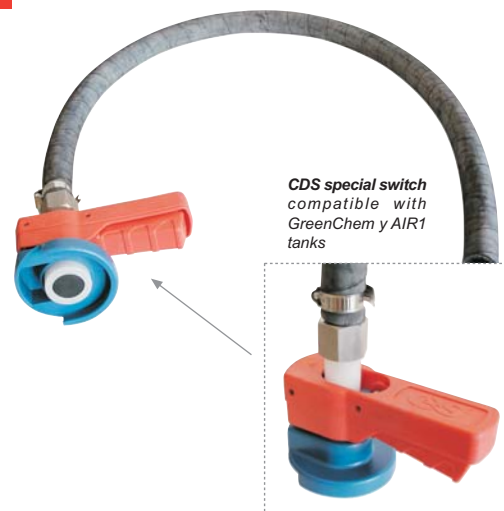

Available from: Bell Flow Systems Ltd
 7 Swan Business Park, Buckingham, MK18 1TB
 ☎ 01280 817304 sales@bellflowsystems.co.uk
 📠 01280 817185

USE

- The AD-200 and AD-1000 kits are specially designed for the UREA supply to the vehicles from a barrel of 200 litres or a tank of 1000 litres.
- Because of its base, the kit is easy to use and place; it can be placed in any type of tank or hang in the wall.
- The UREA supply kits are manufactured with materials compatible with this type of fluid to avoid damages both in the liquid and its parts that are in touch with it.

SAD-1000M KIT

COMPOSED OF

- Centrifugal self-priming pump - JET type
 - Flow: 40l/min
 - Consumption: 2,1A
 - Motor: 0,37kW 230VAC, 50Hz, single-phase, self-ventilated
 - R.P.M.: 2800rpm
 - S1 continuous duty
 - Protection: IP-44
 - ON/OFF switch
 - 2m electric cable with approved plug
 - Inlet/outlet: 1" GAS (BSP)
 - Maximum liquid temperature: 60°C
 - Maximum pressure: 3,2bar
 - Maximum suction length: 8m
 - LeqA(dB):72
- Metallic support with nozzle hanger
- 1,5m transparent suction hose with brackets special for UREA
- 4m delivery hose Ø3/4" special for UREA
- Universal zinc-plated hook set (adaptable to all type of tanks)
- Minimum kit operation temperature: - 10°C

OPTIONAL ACCESSORIES:

- **MG-80 volumetric mechanical meter** special for UREA · Accuracy: +/-1%
- **PT-60 manual supply nozzle** special for UREA
- **PA-60U automatic supply nozzle** special for UREA
- **Suction kit** for tanks of 200 and 1000 litres (See Kit 1, 2 and 3)

1 SUCTION KIT FOR 200 LITRES BARREL

2 SUCTION KIT FOR 1000 LITRES TANKS

3 SUCTION KIT FOR 1000 LITRES TANKS (CDS)

- AD-200M Kit
- AD-200A Kit
- AD-1000M Kit
- AD-1000A Kit
- AD-CDSM Kit
- AD-CDSA Kit

- SAD-200M Kit
- SAD-200A Kit
- SAD-1000M Kit
- SAD-1000A Kit
- SAD-CDSM Kit
- SAD-CDSA Kit