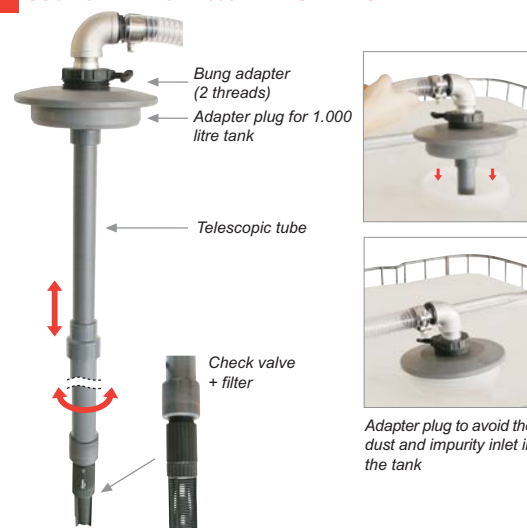

2 SUCTION KIT FOR 1000 LITRES TANKS